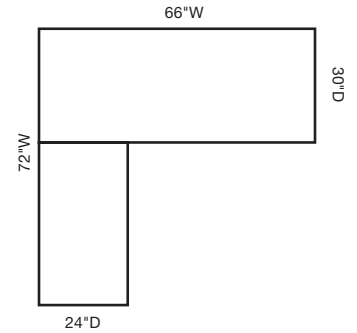

HL10000 Series® Pedestal Desks - L-Desk with Return

FEATURES

- Precision ball-bearing suspension
- Box and file drawers feature full extension slides
- Core removable lock
- Central lock system on single and double ped desks
- Return desks are non-locking
- 1 1/8" thick durable laminate worksurface
- Color matched legs include leveling glides
- Attachment of legs required, hardware included
- Grommet holes in desk top for cord management
- Durable steel construction with non-porous surface is easy to clean and disinfect

LEFT CORNER DESK

LEFT RETURN

COLOR	ITEM NO.	LIST
Putty/Oak	Included	
Black/Walnut	Included	
Charcoal/Mahogany	Included	
Black/Maple	Included	

RIGHT HAND SINGLE PED

ITEM NO.	LIST
20107	$3,164
20108	$3,164
20109	$3,164
24976	$3,164

SHIPPING

Dimensions	51.5H x 76W x 40D in.
Weight	299 lbs.
Cube	90.6