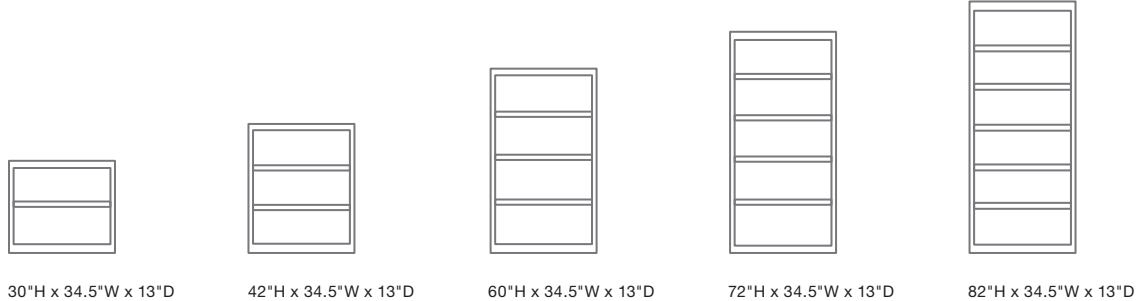

Hirsh[®]

Visit us at hirshoffice.com • 800.383.7414 • Please contact us with questions and representative locations

© 2022 Hirsh Industries, LLC
11.9.22

HL8000 Series® Bookcases

FEATURES

- 34.5" width, 2 to 6-shelf units
- Durable fully welded construction
- 200 lb. shelf capacity
- Shelves are adjustable in 1" increments
- Shelf count includes fixed bottom shelf
- 82" bookcase has two fixed and four adjustable shelves
- Durable steel construction with non-porous surface is easy to clean and disinfect