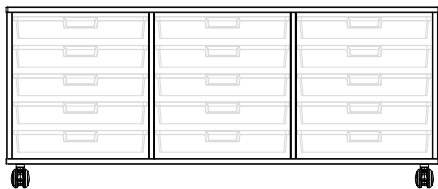

Stash mobile storage

Triple width

Height	Code	Top	Price
14.7	ST/CAB/3/1	Tier 1	2265
		Tier 2	2490
		Tier 3	2737
19	ST/CAB/3/2	Tier 1	2446
		Tier 2	2690
		Tier 3	2959
23.6	ST/CAB/3/3	Tier 1	2646
		Tier 2	2910
		Tier 3	3200
29.7	ST/CAB/3/4	Tier 1	2952
		Tier 2	3245
		Tier 3	3568
34.6	ST/CAB/3/5	Tier 1	3286
		Tier 2	3616
		Tier 3	3866

Overall Dimensions

Width 60" Depth 19.7"

Notes

Side and back finish is Wilsonart North Sea
(can be changed for quantity or at an extra cost)
See page 00 to select trays

Links

[🔗 Finishes](#)   [🔗 Contents](#)