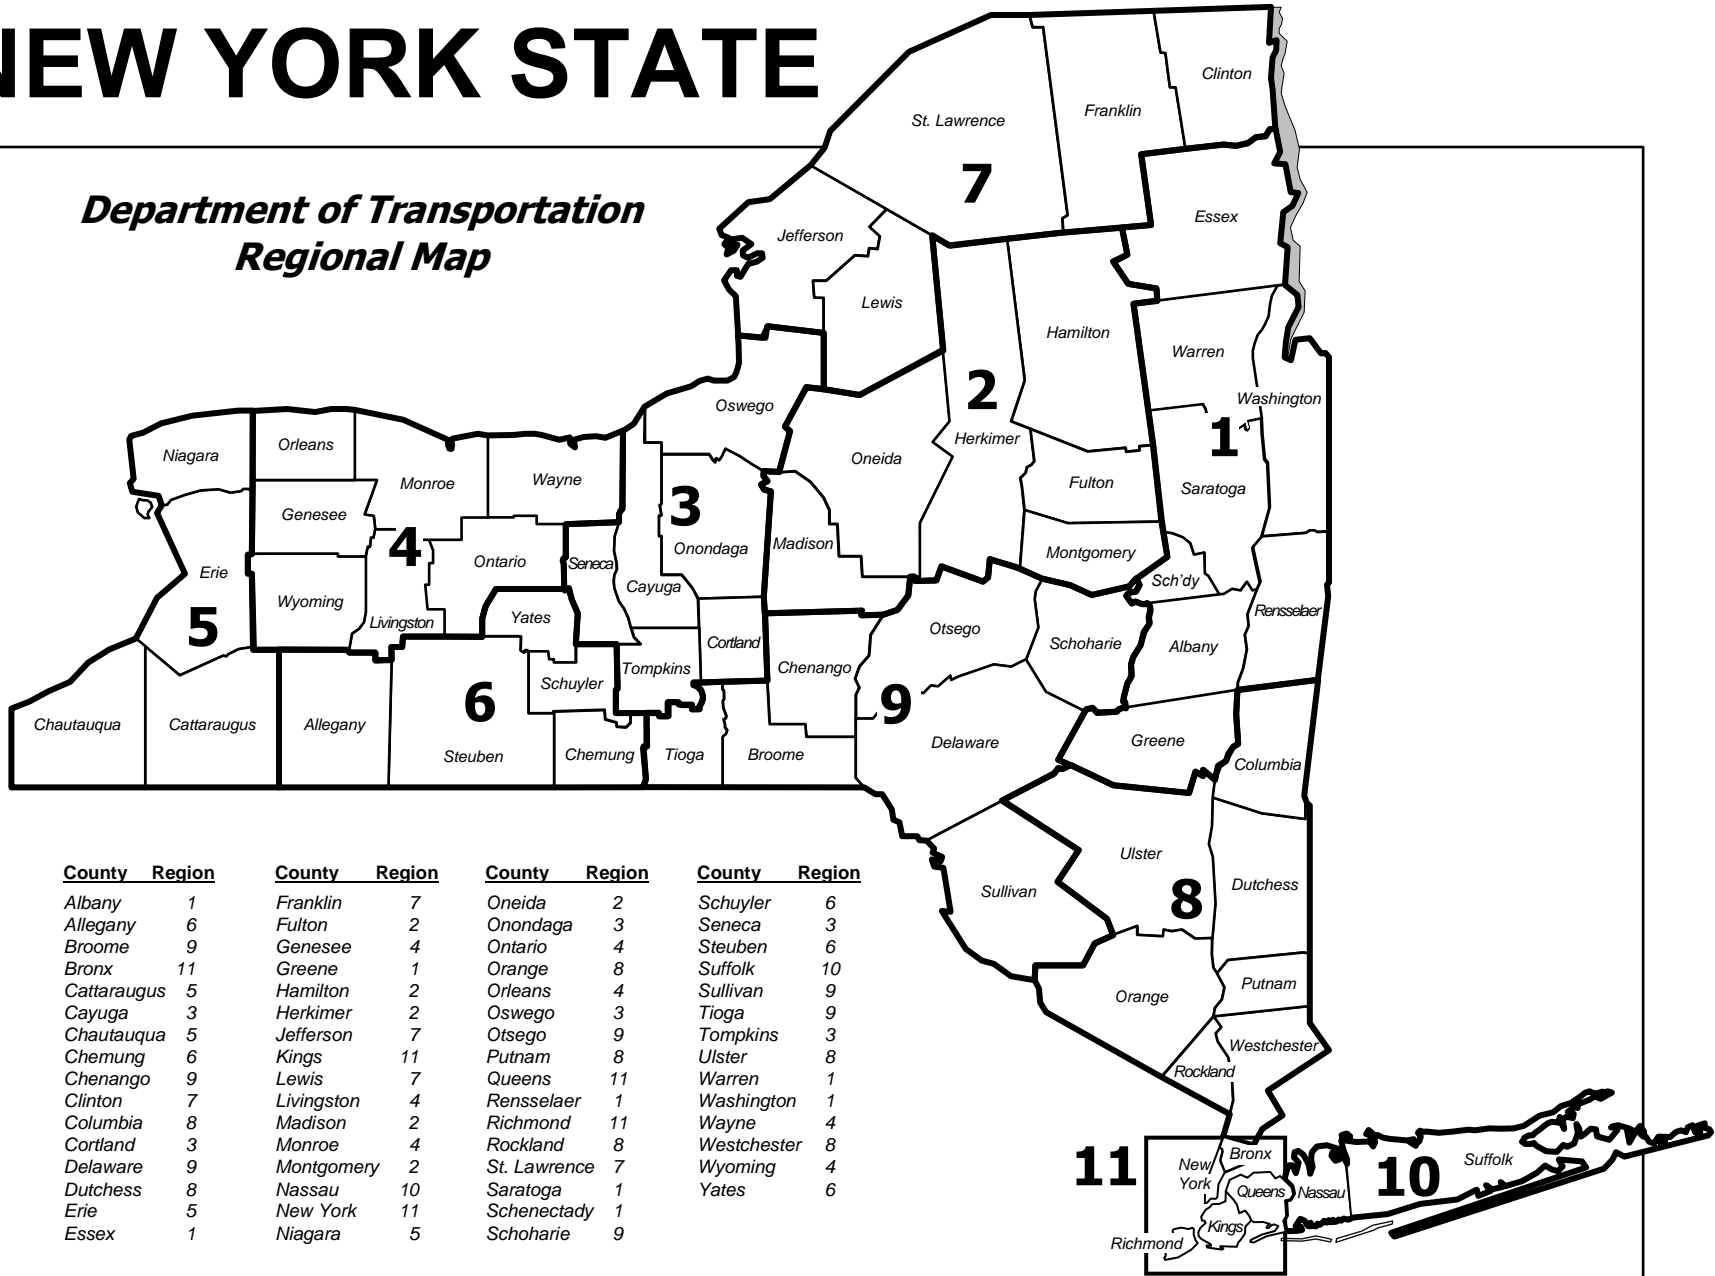

NEW YORK STATE

Department of Transportation Regional Map

County	Region	County	Region	County	Region	County	Region
Albany	1	Franklin	7	Oneida	2	Schuyler	6
Allegany	6	Fulton	2	Onondaga	3	Seneca	3
Broome	9	Genesee	4	Ontario	4	Steuben	6
Bronx	11	Greene	1	Orange	8	Suffolk	10
Cattaraugus	5	Hamilton	2	Orleans	4	Sullivan	9
Cayuga	3	Herkimer	2	Oswego	3	Tioga	9
Chautauqua	5	Jefferson	7	Otsego	9	Tompkins	3
Chemung	6	Kings	11	Putnam	8	Ulster	8
Chenango	9	Lewis	7	Warren	1	Washington	1
Clinton	7	Livingston	4	Rensselaer	1	Wayne	4
Columbia	8	Madison	2	Richmond	11	Westchester	8
Cortland	3	Monroe	4	Rockland	8	Wyoming	4
Delaware	9	Montgomery	2	St. Lawrence	7	Yates	6
Dutchess	8	Nassau	10	Saratoga	1		
Erie	5	New York	11	Schenectady	1		
Essex	1	Niagara	5	Schoharie	9		